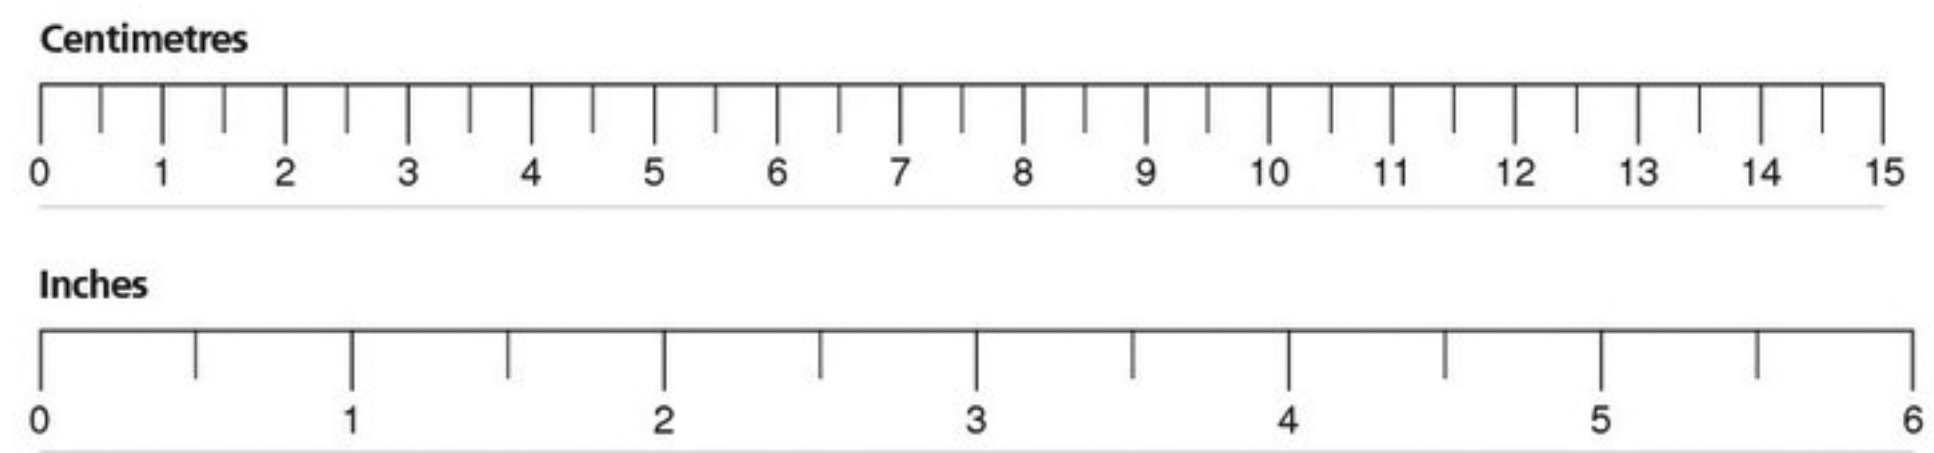

BADGLEY MISCHKA

- Print out two copies of this page
- Fold and tape the two bold lines together
- Place either heel in the arches against the wall
- Count along the lines to find your shoe size

Fold and place against the wall

Place Heel

U.S. Women's Foot Size Chart

1	5.1	13.5	14
2	5.2	12.5	13
3	5.3	11.5	12
4	5.4	10.5	11
5	5.5	9.5	10
6	5.6	8.5	9
7	5.7	7.5	8
8	5.8	6.5	7.5
9	5.9	5.5	7
10	6.0	4.5	6.5
11	6.1	3.5	6
12	6.2	2.5	5.5
13	6.3	1.5	5
14	6.4	0.5	4.5
15	6.5	0	4
16	6.6	0	3.5

Fold and tape here!

Fold and tape here!

* Measure the ruler guides above to ensure this printout is the correct size. *
If it is not correct, update your printer settings to print A4 at 100%